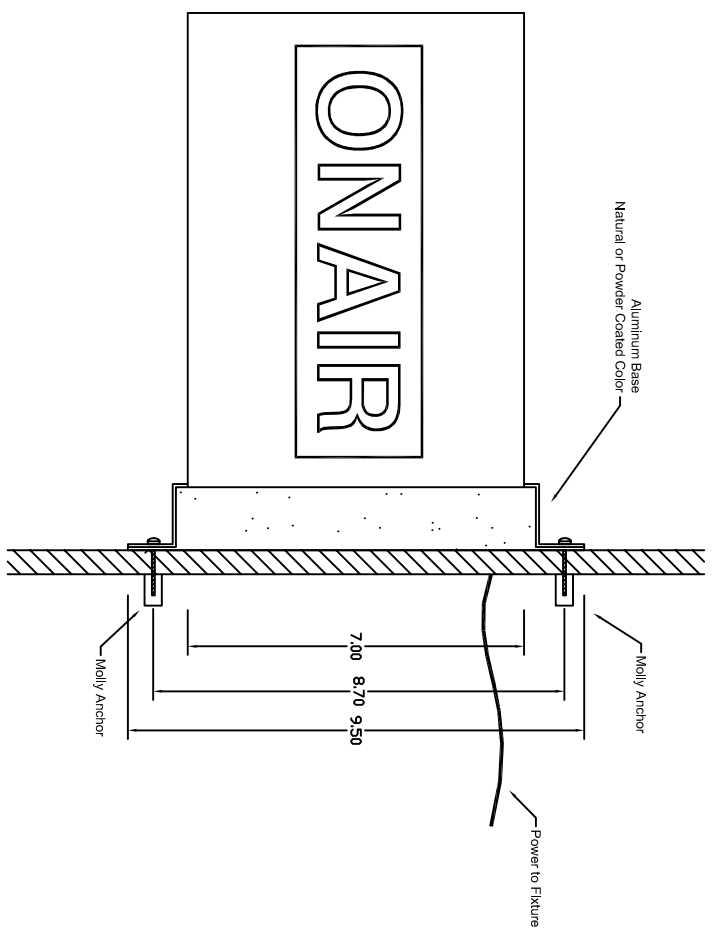

NOTE: Lettering style is an example of text placement  
 Lighting is via high power LEDS  
 color RED  
 Demensions in INCHES  
 Power to Light Fixture 12 VDC

## Side View

## Top View